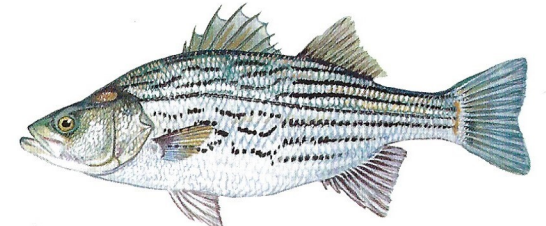

South Carolina Freshwater Fishes

redeer sunfish

spotted sunfish

redbreast sunfish

bluegill

black crappie

white crappie

warmouth

flathead catfish

yellow bullhead

channel catfish

DNR

www.dnr.sc.gov/aquaticed

South Carolina Freshwater Fishes

rainbow trout

American shad

striped bass

brook trout

blueback herring

hybrid bass

brown trout

threadfin shad

gizzard shad

white bass