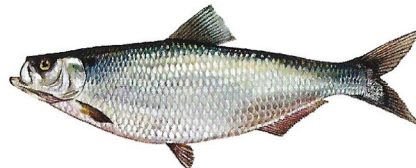

threadfin shad

hickory shad