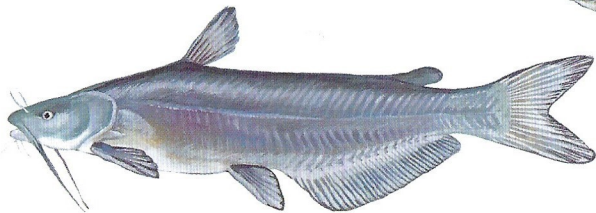

South Carolina Freshwater Fishes

redeer sunfish

spotted sunfish

redbreast sunfish

bluegill

black crappie

white crappie

warmouth

largemouth bass

pumpkinseed

green sunfish

smallmouth bass

flier

spotted bass

redeye bass

blue catfish

flathead catfish

yellow bullhead

channel catfish

DNR

www.dnr.sc.gov/aquaticed

South Carolina Freshwater Fishes

rainbow trout

American shad