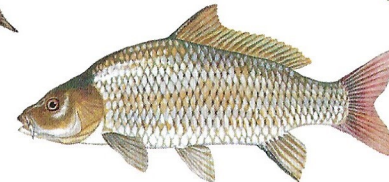

common carp