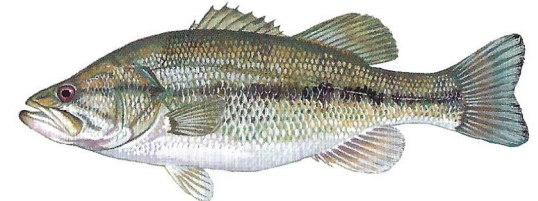

South Carolina Freshwater Fishes

redeer sunfish

spotted sunfish

redbreast sunfish

bluegill

black crappie

white crappie

warmouth

largemouth bass

pumpkinseed

green sunfish

smallmouth bass

flier

spotted bass

redeye bass

blue catfish

flathead catfish

yellow bullhead

channel catfish

DNR

www.dnr.sc.gov/aquaticed

South Carolina Freshwater Fishes

rainbow trout

American shad