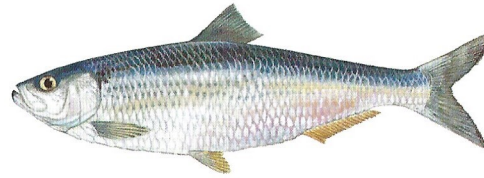

South Carolina Freshwater Fishes

redeer sunfish

spotted sunfish

redbreast sunfish

bluegill

black crappie

white crappie

warmouth

largemouth bass

pumpkinseed

green sunfish

smallmouth bass

flier

spotted bass

redeye bass

blue catfish

flathead catfish

yellow bullhead

channel catfish

DNR

www.dnr.sc.gov/aquaticed

South Carolina Freshwater Fishes

rainbow trout

American shad

striped bass

brook trout

blueback herring

hybrid bass

brown trout

threadfin shad

gizzard shad

white bass