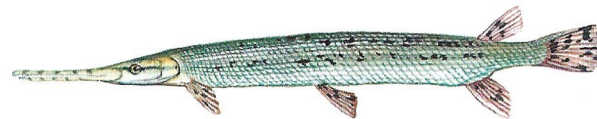

flathead catfish

yellow bullhead

channel catfish

DNR

www.dnr.sc.gov/aquaticed

South Carolina Freshwater Fishes

rainbow trout

American shad

striped bass

brook trout

blueback herring

hybrid bass

brown trout

threadfin shad

gizzard shad

white bass

redfin pickerel

hickory shad

common carp

white perch

chain pickerel

bowfin

longnose gar

yellow perch