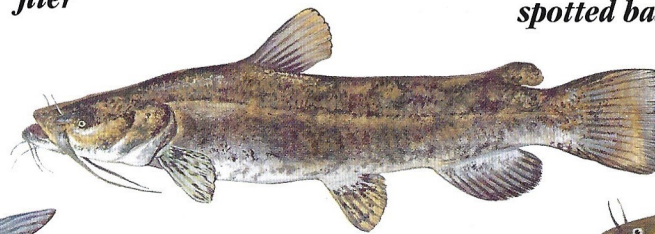

South Carolina Freshwater Fishes

redeer sunfish

spotted sunfish

redbreast sunfish

bluegill

black crappie

white crappie

warmouth

largemouth bass

pumpkinseed

green sunfish

smallmouth bass

flier

spotted bass

redeye bass

blue catfish

flathead catfish

yellow bullhead

channel catfish

DNR

www.dnr.sc.gov/aquaticed

South Carolina Freshwater Fishes

rainbow trout

American shad