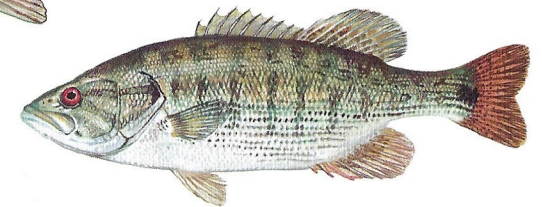

South Carolina Freshwater Fishes

redeer sunfish

spotted sunfish

redbreast sunfish

bluegill

black crappie

white crappie

warmouth

largemouth bass

pumpkinseed

green sunfish

smallmouth bass

flier

spotted bass

redeye bass

blue catfish

flathead catfish

yellow bullhead

channel catfish

DNR

www.dnr.sc.gov/aquaticed

South Carolina Freshwater Fishes

rainbow trout

American shad