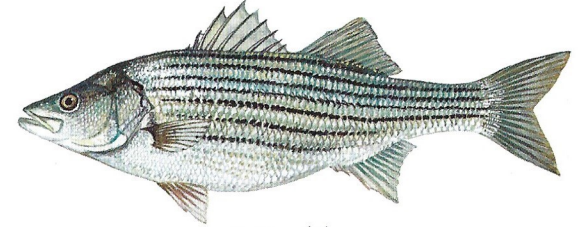

South Carolina Freshwater Fishes

redeer sunfish

spotted sunfish

redbreast sunfish

bluegill

black crappie

white crappie

warmouth

largemouth bass

pumpkinseed

green sunfish

smallmouth bass

flier

spotted bass

redeye bass

blue catfish

flathead catfish

yellow bullhead

channel catfish

DNR

www.dnr.sc.gov/aquaticed

South Carolina Freshwater Fishes

rainbow trout

American shad

striped bass

brook trout

blueback herring

hybrid bass

brown trout

threadfin shad

gizzard shad

white bass