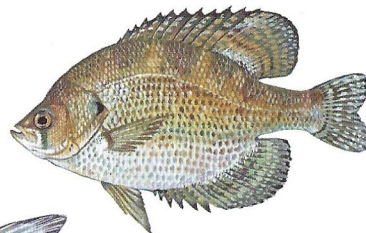

South Carolina Freshwater Fishes

redeer sunfish

spotted sunfish

redbreast sunfish

bluegill

black crappie

white crappie

warmouth

largemouth bass

pumpkinseed

green sunfish

smallmouth bass

flier

spotted bass

redeye bass

blue catfish

flathead catfish

yellow bullhead

channel catfish

DNR

www.dnr.sc.gov/aquaticed

South Carolina Freshwater Fishes

rainbow trout

American shad