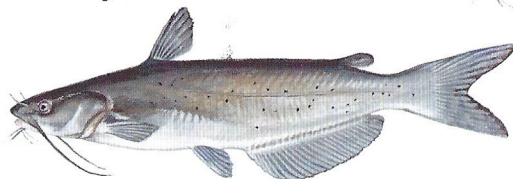

South Carolina Freshwater Fishes

redeer sunfish

spotted sunfish

redbreast sunfish

bluegill

black crappie

white crappie

warmouth

largemouth bass

pumpkinseed

green sunfish

smallmouth bass

flier

spotted bass

redeye bass

blue catfish

flathead catfish

yellow bullhead

channel catfish

DNR

www.dnr.sc.gov/aquaticed

South Carolina Freshwater Fishes

rainbow trout

American shad