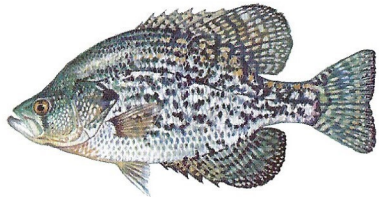

South Carolina Freshwater Fishes

redeer sunfish

spotted sunfish

redbreast sunfish

bluegill

black crappie

white crappie

warmouth

largemouth bass

pumpkinseed

green sunfish

smallmouth bass

flier

spotted bass

redeye bass

blue catfish

flathead catfish

yellow bullhead

channel catfish

DNR

www.dnr.sc.gov/aquaticed

South Carolina Freshwater Fishes

rainbow trout

American shad