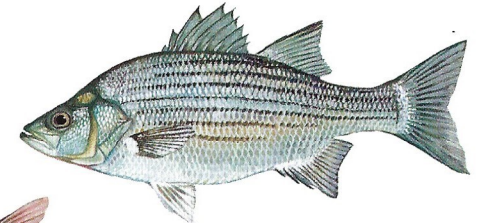

flathead catfish

yellow bullhead

channel catfish

DNR

www.dnr.sc.gov/aquaticed

South Carolina Freshwater Fishes

rainbow trout

American shad

striped bass

brook trout

blueback herring

hybrid bass

brown trout

threadfin shad

gizzard shad

white bass