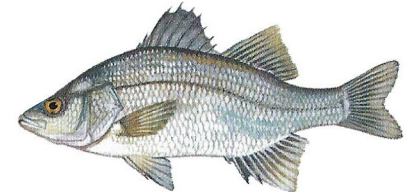

white bass

white perch