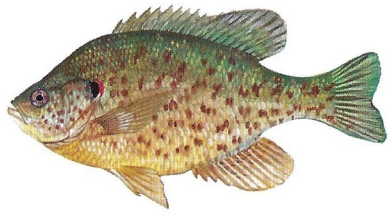

South Carolina Freshwater Fishes

redeer sunfish

spotted sunfish

redbreast sunfish

bluegill

black crappie

white crappie

warmouth

largemouth bass

pumpkinseed

green sunfish

smallmouth bass

flier

spotted bass

redeye bass

blue catfish

flathead catfish

yellow bullhead

channel catfish

DNR

www.dnr.sc.gov/aquaticed

South Carolina Freshwater Fishes

rainbow trout

American shad