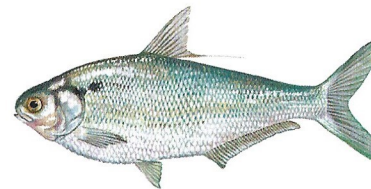

South Carolina Freshwater Fishes

redeer sunfish

spotted sunfish

redbreast sunfish

bluegill

black crappie

white crappie

warmouth

flathead catfish

yellow bullhead

channel catfish

DNR

www.dnr.sc.gov/aquaticed

South Carolina Freshwater Fishes

rainbow trout

American shad

striped bass

brook trout

blueback herring

hybrid bass

brown trout

threadfin shad

gizzard shad

white bass