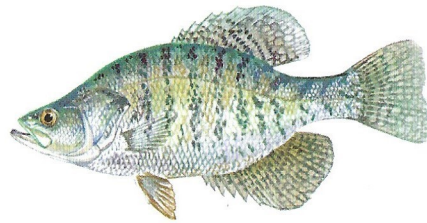

South Carolina Freshwater Fishes

redeer sunfish

spotted sunfish

redbreast sunfish

bluegill

black crappie

white crappie

warmouth

largemouth bass

pumpkinseed

green sunfish

smallmouth bass

flier

spotted bass

redeye bass

blue catfish

flathead catfish

yellow bullhead

channel catfish

DNR

www.dnr.sc.gov/aquaticed

South Carolina Freshwater Fishes

rainbow trout

American shad