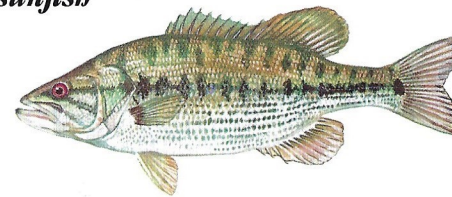

South Carolina Freshwater Fishes

redeer sunfish

spotted sunfish

redbreast sunfish

bluegill

black crappie

white crappie

warmouth

largemouth bass

pumpkinseed

green sunfish

smallmouth bass

flier

spotted bass

redeye bass

blue catfish

flathead catfish

yellow bullhead

channel catfish

DNR

www.dnr.sc.gov/aquaticed

South Carolina Freshwater Fishes

rainbow trout

American shad