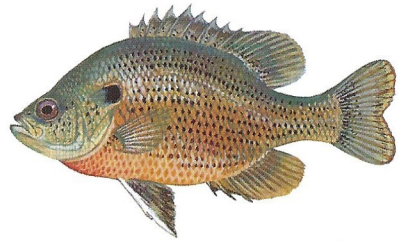

South Carolina Freshwater Fishes

redeer sunfish

spotted sunfish

redbreast sunfish

bluegill

black crappie

white crappie

warmouth

largemouth bass

pumpkinseed

green sunfish

smallmouth bass

flier

spotted bass

redeye bass

blue catfish

flathead catfish

yellow bullhead

channel catfish

DNR

www.dnr.sc.gov/aquaticed

South Carolina Freshwater Fishes

rainbow trout

American shad