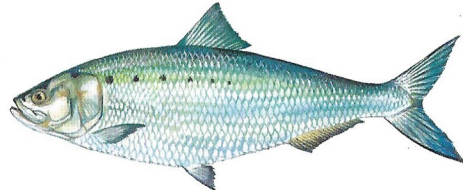

South Carolina Freshwater Fishes

redeer sunfish

spotted sunfish

redbreast sunfish

bluegill

black crappie

white crappie

warmouth

flathead catfish

yellow bullhead

channel catfish

DNR

www.dnr.sc.gov/aquaticed

South Carolina Freshwater Fishes

rainbow trout

American shad

striped bass

brook trout

blueback herring

hybrid bass

brown trout

threadfin shad

gizzard shad

white bass