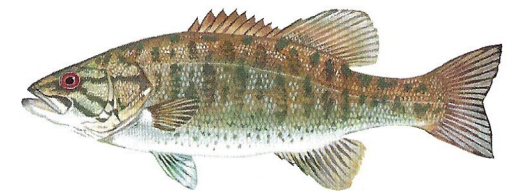

South Carolina Freshwater Fishes

redeer sunfish

spotted sunfish

redbreast sunfish

bluegill

black crappie

white crappie

warmouth

largemouth bass

pumpkinseed

green sunfish

smallmouth bass

flier

spotted bass

redeye bass

blue catfish

flathead catfish

yellow bullhead

channel catfish

DNR

www.dnr.sc.gov/aquaticed

South Carolina Freshwater Fishes

rainbow trout

American shad