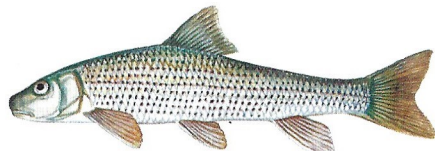

South Carolina Freshwater Fishes

redeer sunfish

spotted sunfish

redbreast sunfish

bluegill

black crappie

white crappie

warmouth

flathead catfish

yellow bullhead

channel catfish

DNR

www.dnr.sc.gov/aquaticed

South Carolina Freshwater Fishes

rainbow trout

American shad

striped bass

brook trout

blueback herring

hybrid bass

brown trout

threadfin shad

gizzard shad

white bass

redfin pickerel

hickory shad

common carp

white perch

chain pickerel

bowfin

longnose gar

yellow perch