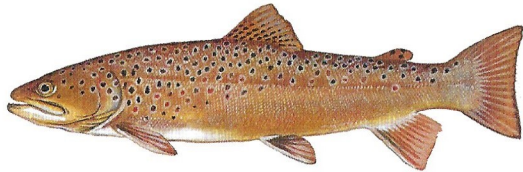

South Carolina Freshwater Fishes

redeer sunfish

spotted sunfish

redbreast sunfish

bluegill

black crappie

white crappie

warmouth

flathead catfish

yellow bullhead

channel catfish

DNR

www.dnr.sc.gov/aquaticed

South Carolina Freshwater Fishes

rainbow trout

American shad

striped bass

brook trout

blueback herring

hybrid bass

brown trout

threadfin shad

gizzard shad

white bass