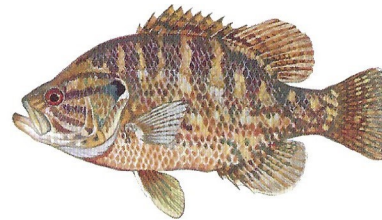

South Carolina Freshwater Fishes

redeer sunfish

spotted sunfish

redbreast sunfish

bluegill

black crappie

white crappie

warmouth

largemouth bass

pumpkinseed

green sunfish

smallmouth bass

flier

spotted bass

redeye bass

blue catfish

flathead catfish

yellow bullhead

channel catfish

DNR

www.dnr.sc.gov/aquaticed

South Carolina Freshwater Fishes

rainbow trout

American shad