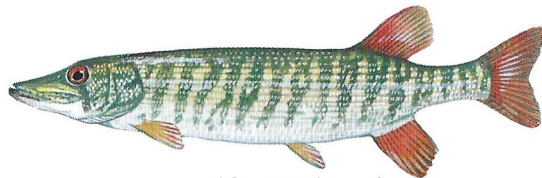

South Carolina Freshwater Fishes

redeer sunfish

spotted sunfish

redbreast sunfish

bluegill

black crappie

white crappie

warmouth

flathead catfish

yellow bullhead

channel catfish

DNR

www.dnr.sc.gov/aquaticed

South Carolina Freshwater Fishes

rainbow trout

American shad

striped bass

brook trout

blueback herring

hybrid bass

brown trout

threadfin shad

gizzard shad

white bass