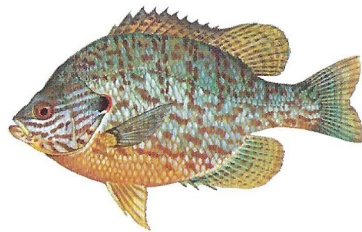

South Carolina Freshwater Fishes

redeer sunfish

spotted sunfish

redbreast sunfish

bluegill

black crappie

white crappie

warmouth

largemouth bass

pumpkinseed

green sunfish

smallmouth bass

flier

spotted bass

redeye bass

blue catfish

flathead catfish

yellow bullhead

channel catfish

DNR

www.dnr.sc.gov/aquaticed

South Carolina Freshwater Fishes

rainbow trout

American shad