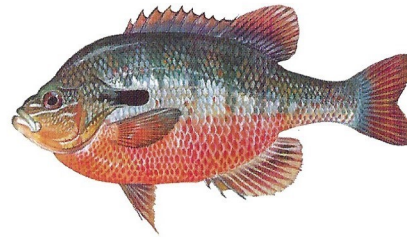

South Carolina Freshwater Fishes

redeer sunfish

spotted sunfish

redbreast sunfish

bluegill

black crappie

white crappie

warmouth

largemouth bass

pumpkinseed

green sunfish

smallmouth bass

flier

spotted bass

redeye bass

blue catfish

flathead catfish

yellow bullhead

channel catfish

DNR

www.dnr.sc.gov/aquaticed

South Carolina Freshwater Fishes

rainbow trout

American shad