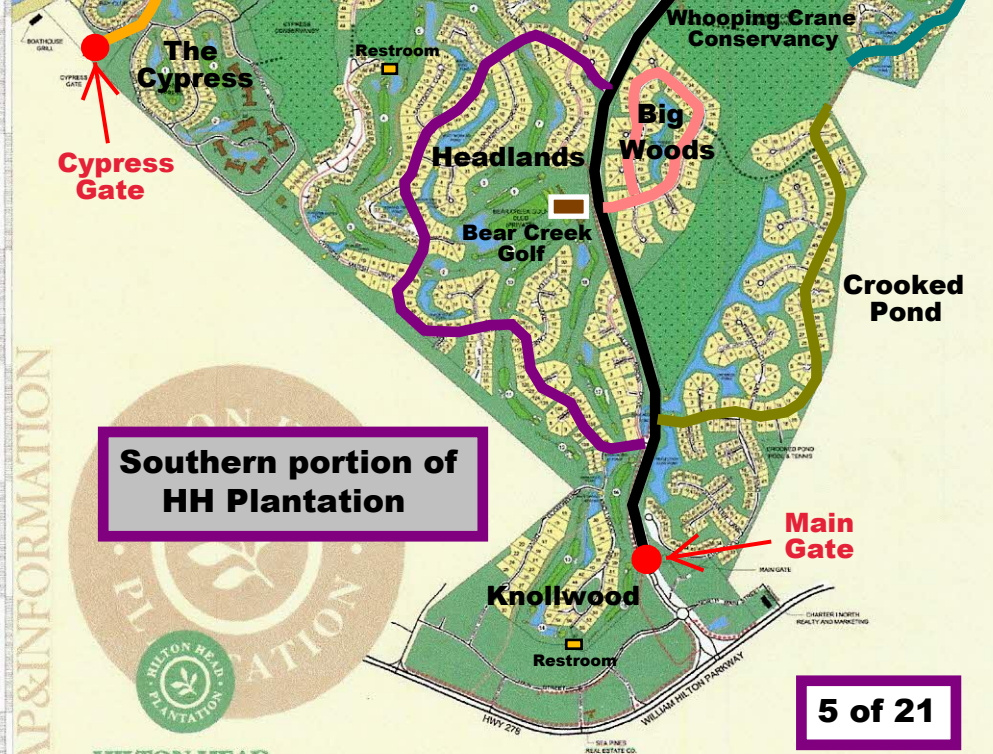

Cypress Gate

The Cypress

Restroom

Headlands

Big Woods

Bear Creek Golf

Whooping Crane Conservancy

Crooked Pond

Southern portion of HH Plantation

Knollwood

Restroom

Main Gate

5 of 21

MAP & INFORMATION

HWY 278

WILLIAM HILTON PARKWAY

S&P INC. REAL ESTATE CO.

CHARTERS NORTH REALTY AND MARKETING