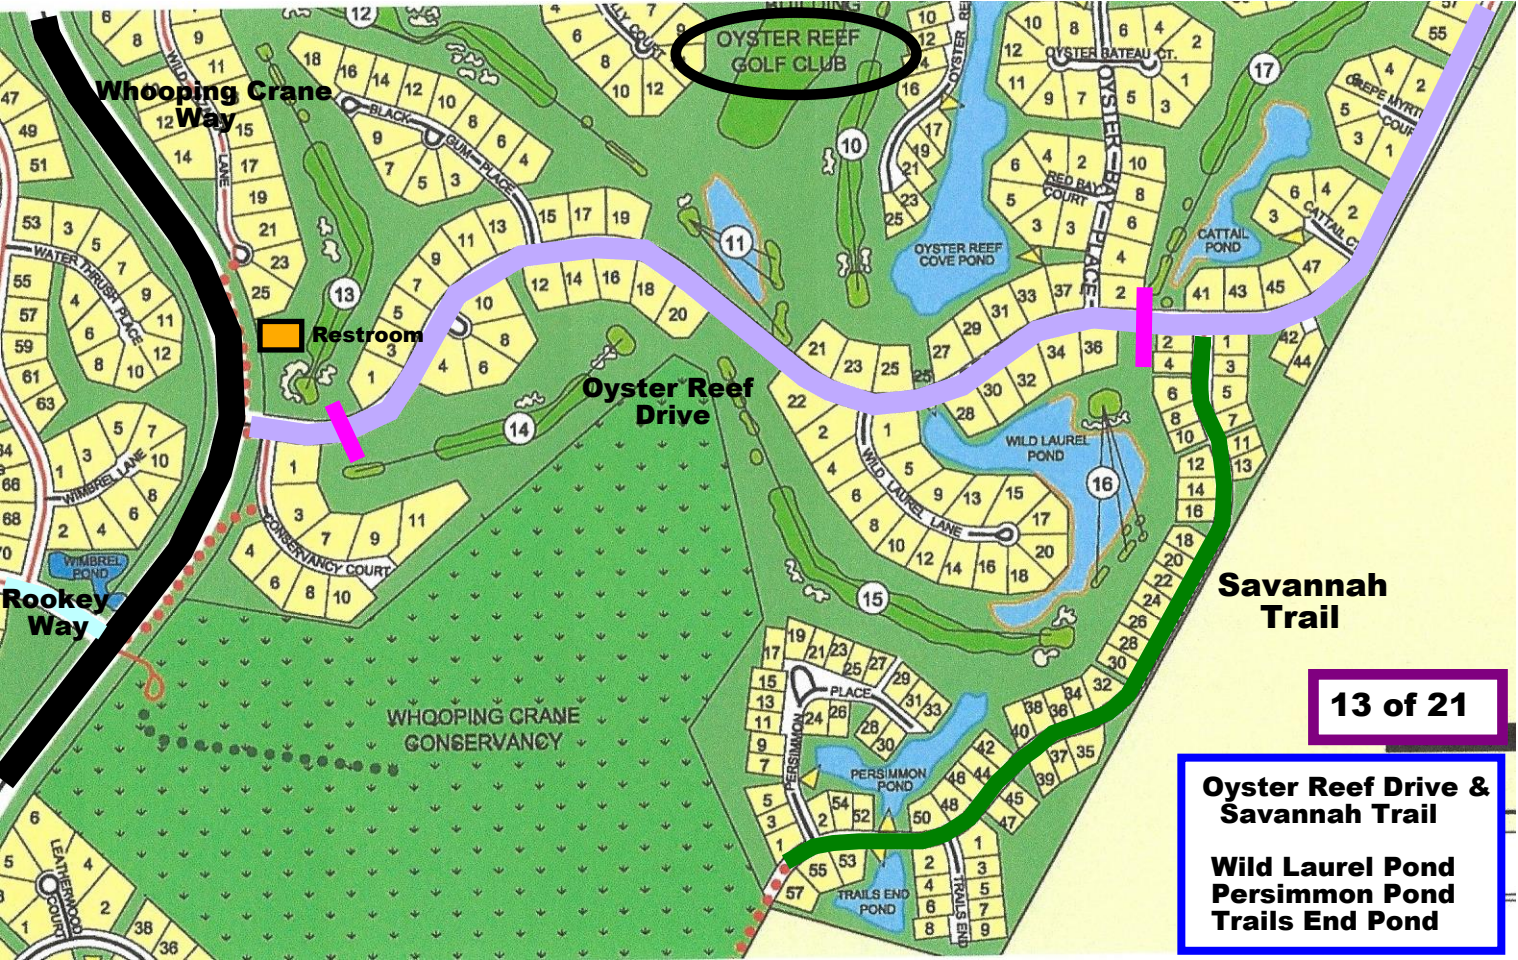

OYSTER REEF GOLF CLUB

Whooping Crane Way

Restroom

Oyster Reef Drive

Savannah Trail

13 of 21

Oyster Reef Drive & Savannah Trail
Wild Laurel Pond
Persimmon Pond
Trails End Pond

WHOOPING CRANE CONSERVANCY

Rookey Way

OYSTER REEF COVE POND

WILD LAUREL POND

PERSIMMON POND

TRAILS END POND

OYSTER REEF COVE POND

CATTAIL POND

PERSIMMON POND

TRAILS END POND