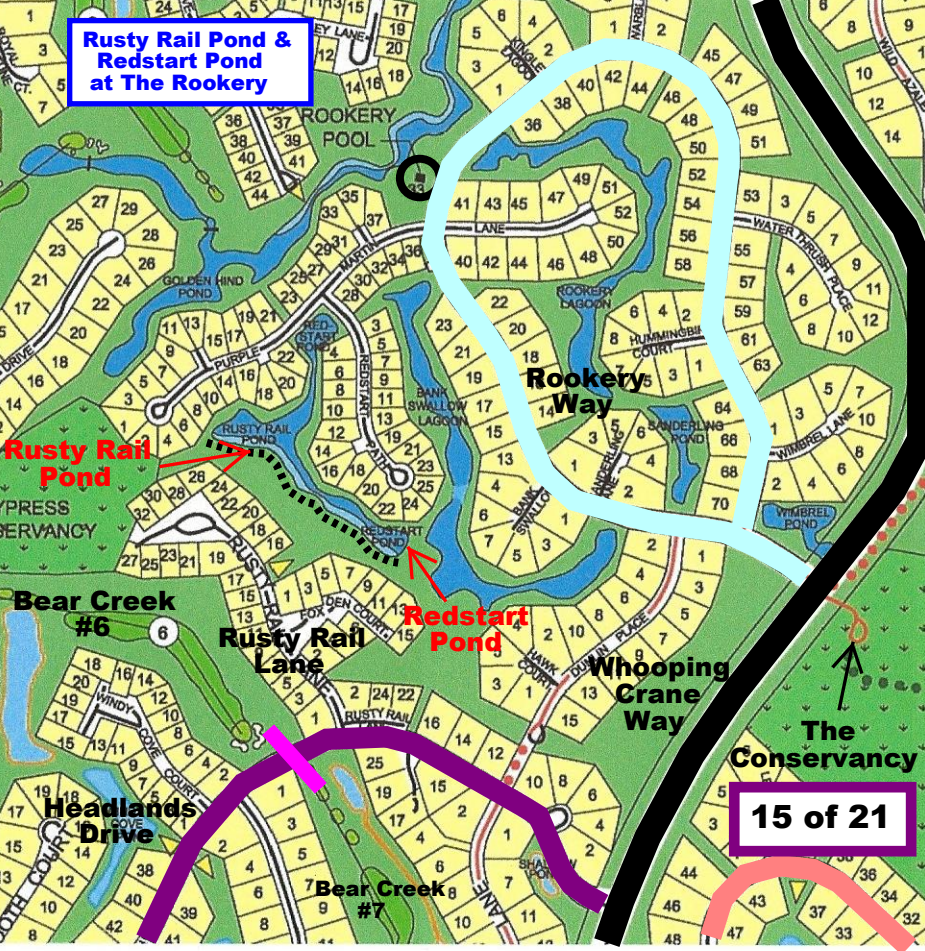

Rusty Rail Pond & Redstart Pond at The Rookery

Rusty Rail Pond

Rookery Way

Bear Creek #6

Redstart Pond

Rusty Rail Lane

Whoooping Crane Way

The Conservancy

Headlands Drive

Bear Creek #7

15 of 21