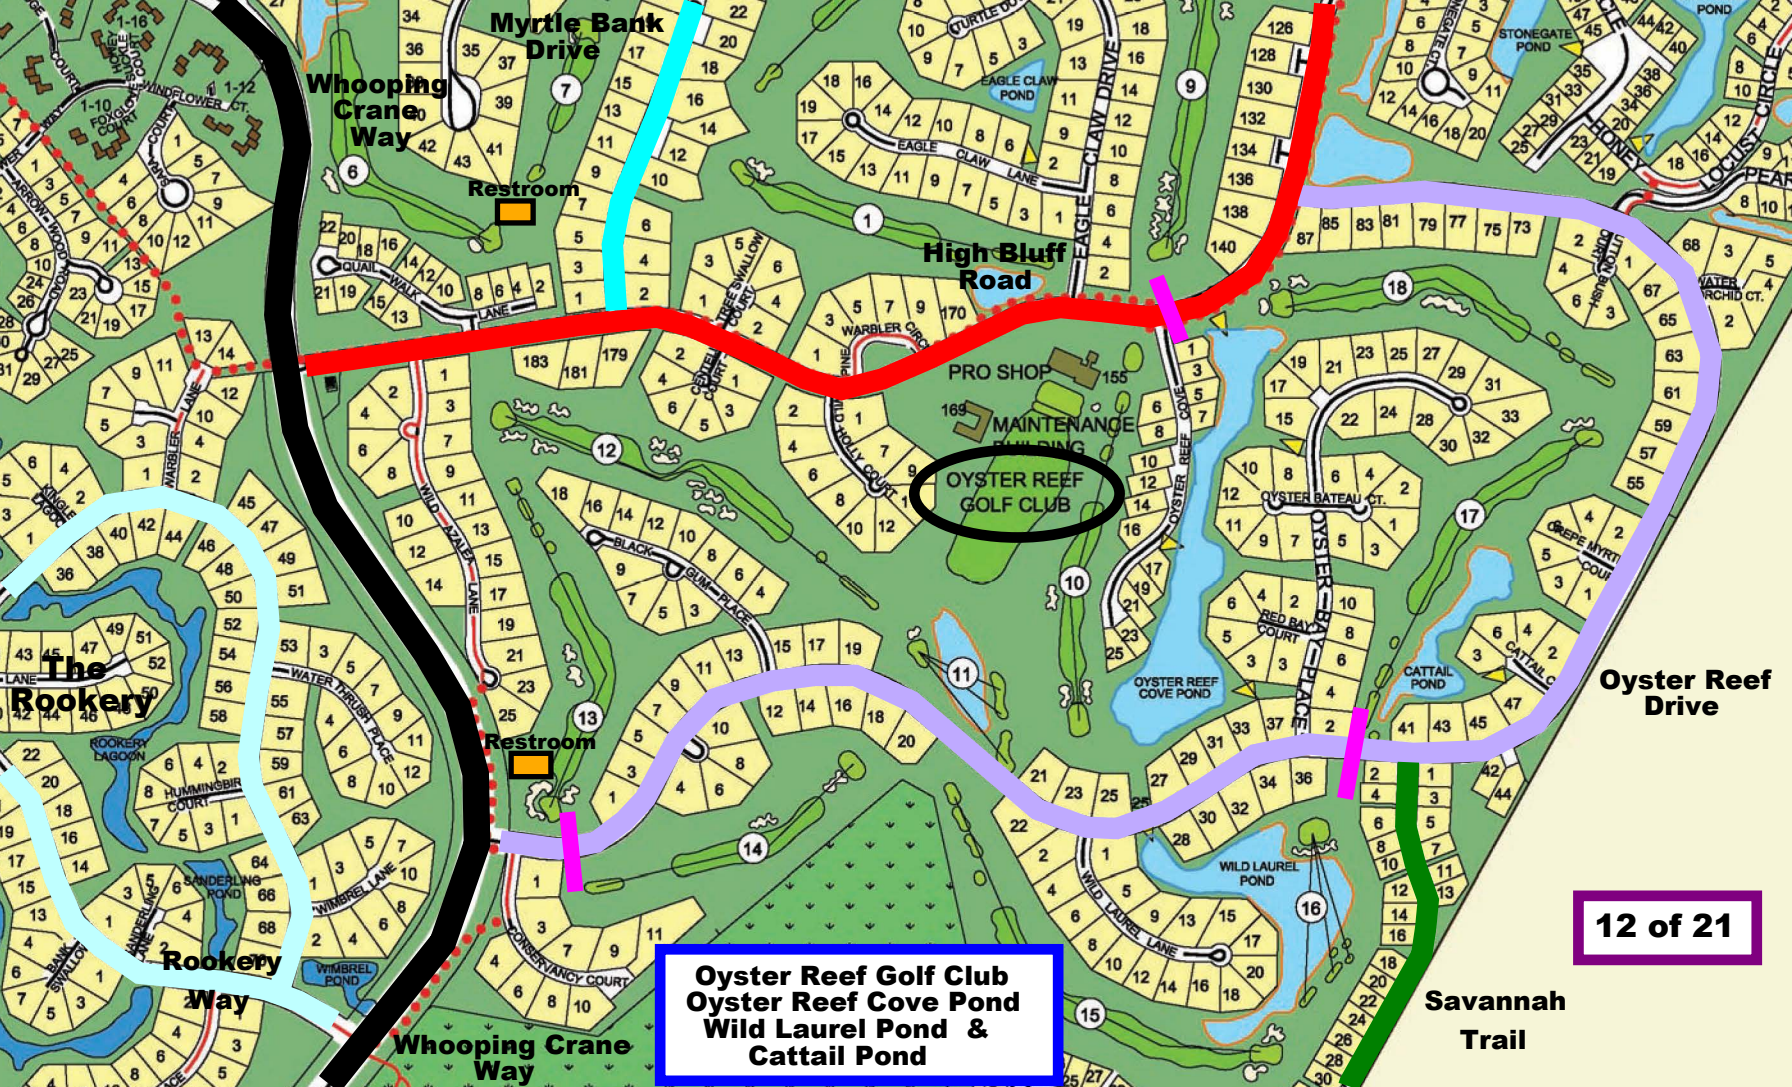

Restroom

Restroom

Oyster Reef Golf

The Rookery

Restroom

Savannah Trail

Whooping Crane Conservancy

Restroom

Big Woods

Headlands

Bear Creek Golf

Crooked Pond

11 of 21

	TRAIL SYSTEM
	ROAD USED AS LEISURE TRAIL
	NATURE TRAIL
	ROAD
	BUILDING ADDRESS
	RECREATION
	OPENING LAKE AND AREA
	OPENED 1990-2000 AREA
	NOT OPEN 2000-2005 AREA
	PLANNING CENTER
	COURT/YARD

Oyster Reef Golf Club
Oyster Reef Cove Pond
Wild Laurel Pond &
Cattail Pond

OYSTER REEF GOLF CLUB

Whooping Crane Way

Restroom

Oyster Reef Drive

Savannah Trail

13 of 21

Oyster Reef Drive & Savannah Trail
Wild Laurel Pond
Persimmon Pond
Trails End Pond