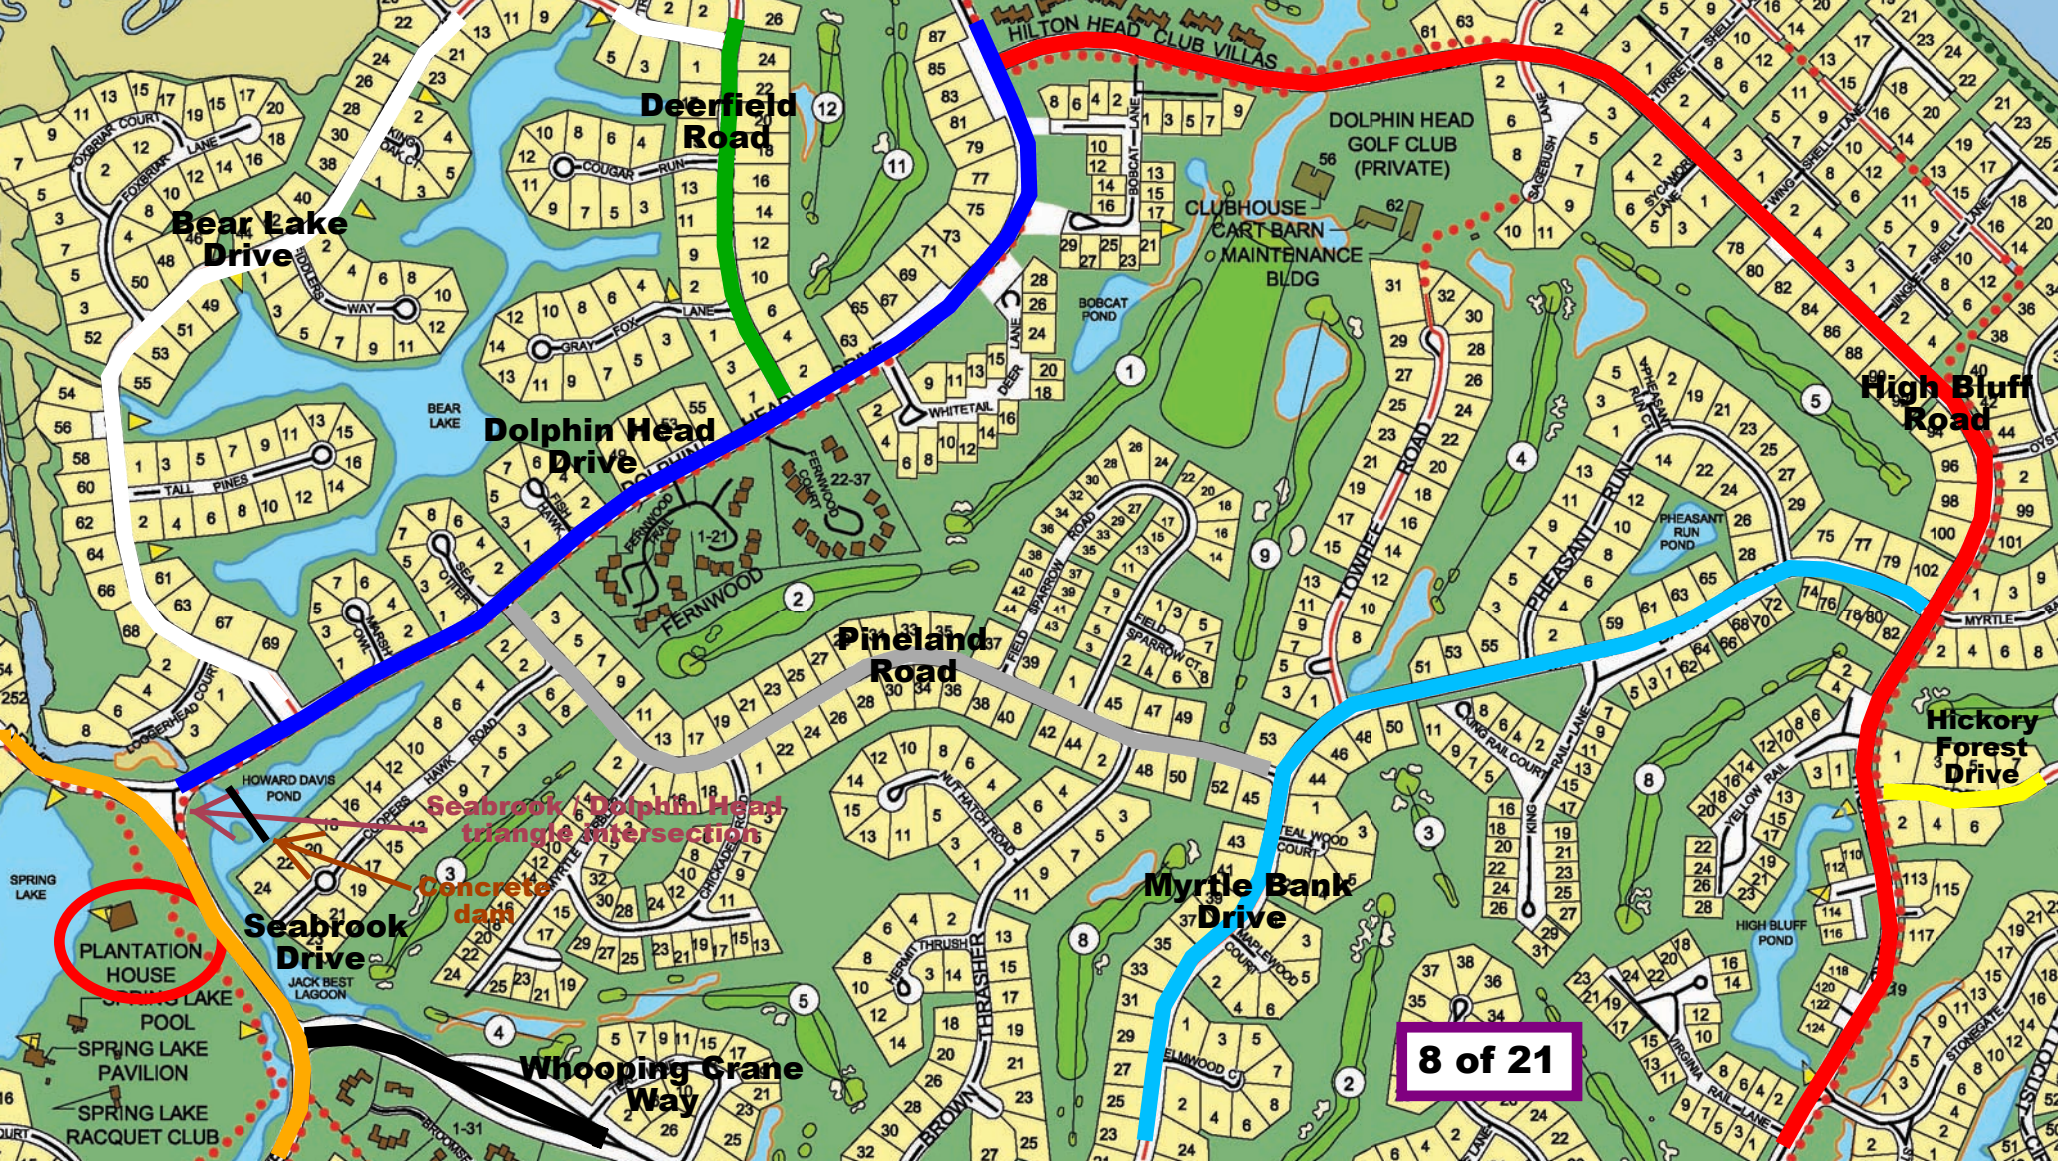

POA Office

Oyster Reef Golf

Restroom

The Rookery

7 of 21

Deerfield Road

Bear Lake Drive

Dolphin Head Drive