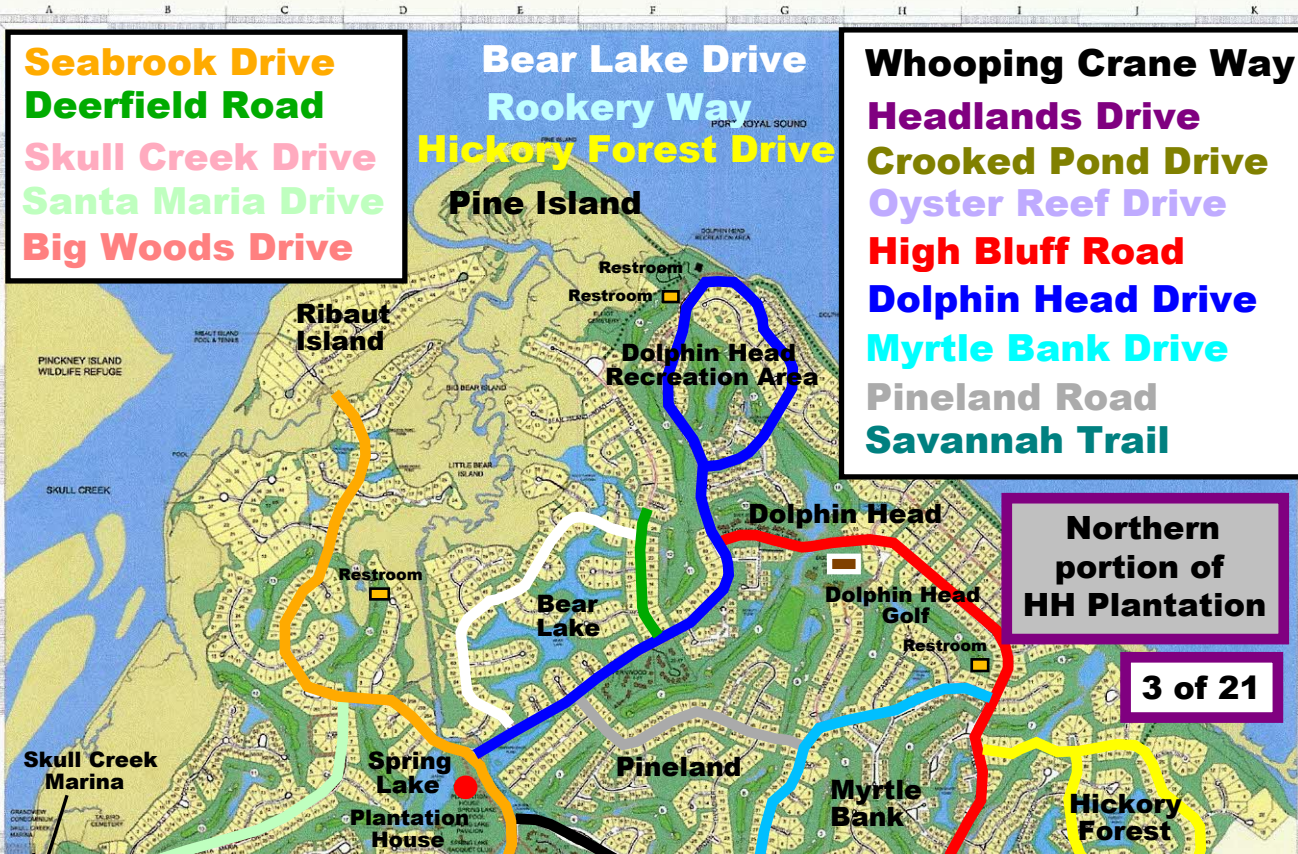

 ROOKERY ONLY
FISHING AREAS

Seabrook Drive
Deerfield Road
Skull Creek Drive
Santa Maria Drive
Big Woods Drive

Bear Lake Drive
Rookery Way
Hickory Forest Drive

Whooping Crane Way
Headlands Drive
Crooked Pond Drive
Oyster Reef Drive
High Bluff Road
Dolphin Head Drive
Myrtle Bank Drive
Pineland Road
Savannah Trail

Ribaut Island

Pine Island

Dolphin Head Recreation Area

Dolphin Head

Northern portion of HH Plantation

3 of 21

Bear Lake

Dolphin Head Golf

Skull Creek Marina

Spring Lake Plantation House

Pineland

Myrtle Bank

Hickory Forest

Skull Creek Marina

Spring Lake

Pineland