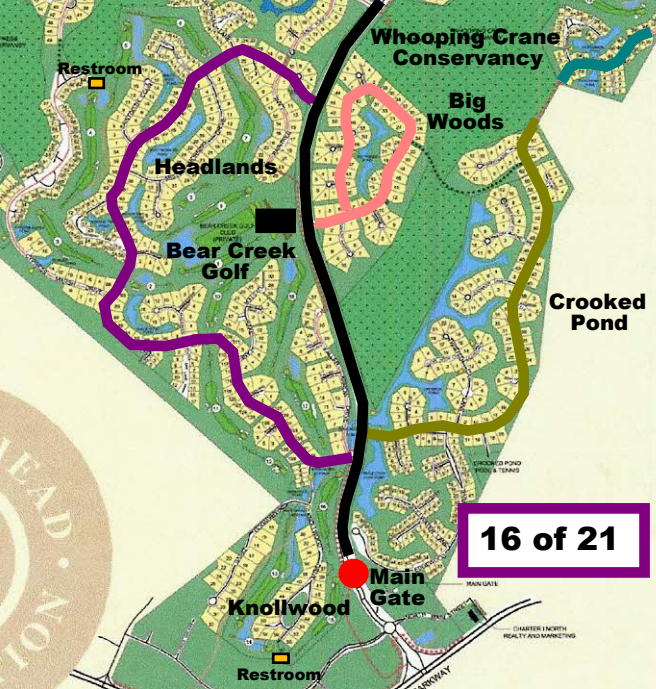

Whooping Crane Conservancy

Big Woods

Headlands

Bear Creek Golf

Crooked Pond

16 of 21

Main Gate

Knollwood